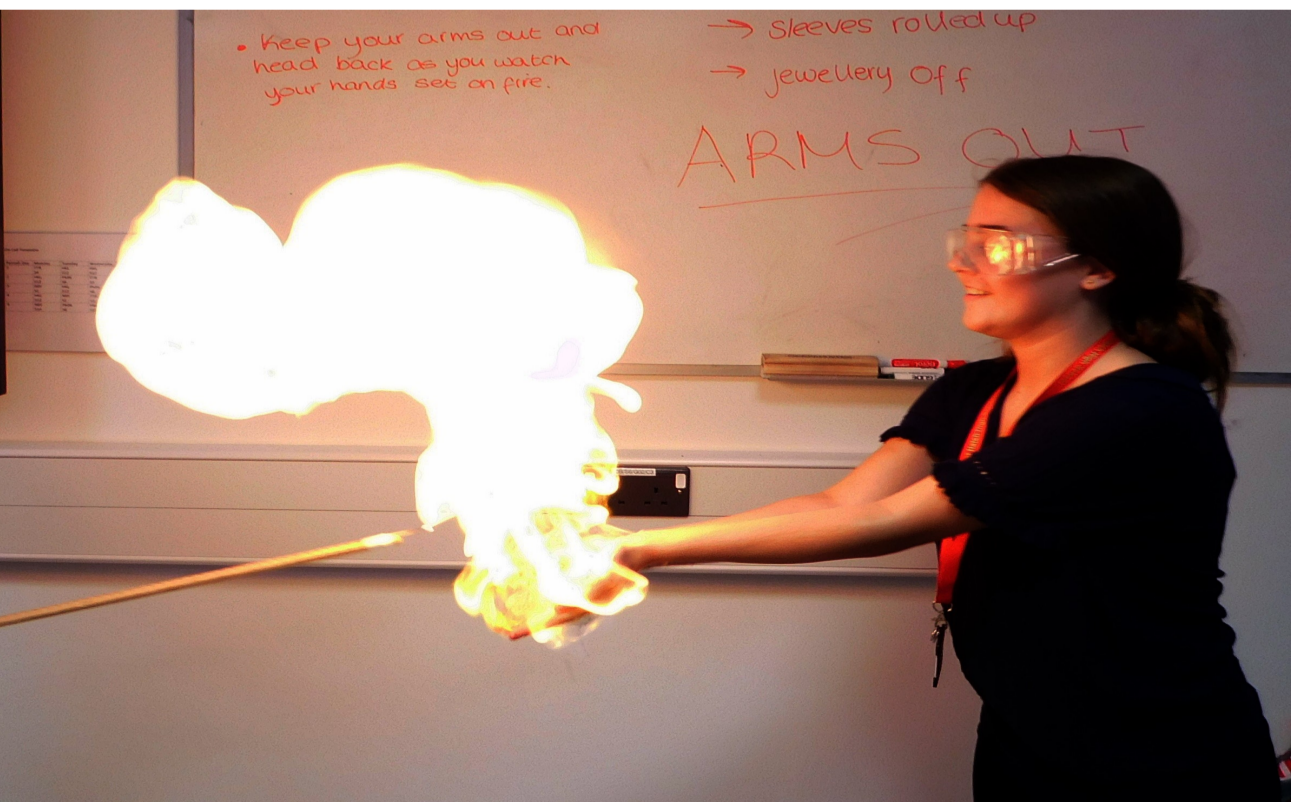

A-Level Physics at West Hatch

- Excellent teaching
- Supportive teachers
- Proven track record of excellent results
- A course with real life links
- Regular assessments and feedback .
- Targeted intervention for underachievement